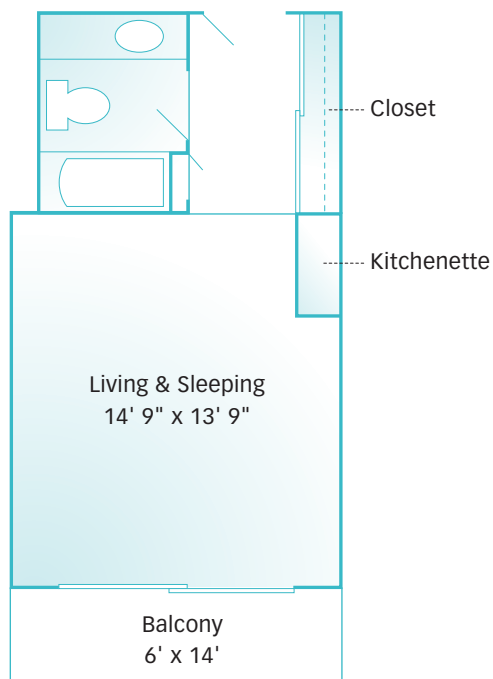

THE TERRACE

Sample Floor Plans

Stately and elegant

- Spacious balconies (except ground level)
- Kitchenettes with refrigerator and microwave
- Step-in showers with grab bars
- Individually controlled hot water heat
- Emergency call system
- Internet accessible
- Storage locker included

STUDIO Apartment 322 sq. ft. / Balcony 84 sq. ft.

ALCOVE Apartment 483 sq. ft. / Balcony 126 sq. ft.

ONE BEDROOM Apartment 644 sq. ft. / Balcony 168 sq. ft.

TWO BEDROOM Apartment 966 sq. ft. / Balcony 216 sq. ft.