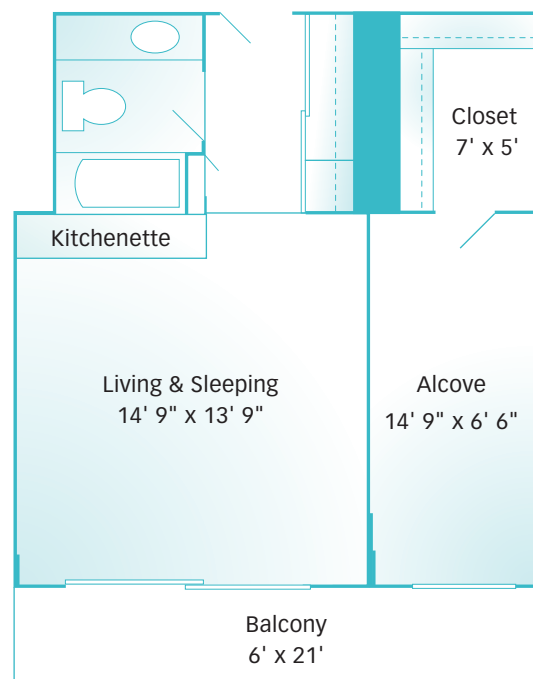

THE TERRACE

Sample Floor Plans

Stately and elegant

- Spacious balconies (except ground level)
- Kitchenettes with refrigerator and microwave
- Step-in showers with grab bars
- Individually controlled hot water heat
- Emergency call system
- Internet accessible
- Storage locker included

STUDIO Apartment 322 sq. ft. / Balcony 84 sq. ft.

ALCOVE Apartment 483 sq. ft. / Balcony 126 sq. ft.

ONE BEDROOM Apartment 644 sq. ft. / Balcony 168 sq. ft.

TWO BEDROOM Apartment 966 sq. ft. / Balcony 216 sq. ft.