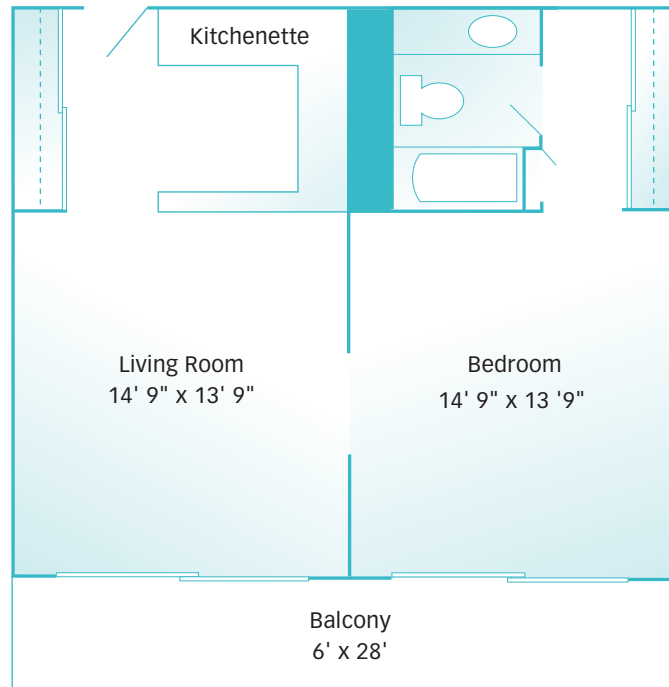

THE TERRACE

Sample Floor Plans

Stately and elegant

- Spacious balconies (except ground level)
- Kitchenettes with refrigerator and microwave
- Step-in showers with grab bars
- Individually controlled hot water heat
- Emergency call system
- Internet accessible
- Storage locker included

STUDIO Apartment 322 sq. ft. / Balcony 84 sq. ft.

ALCOVE Apartment 483 sq. ft. / Balcony 126 sq. ft.

ONE BEDROOM Apartment 644 sq. ft. / Balcony 168 sq. ft.

TWO BEDROOM Apartment 966 sq. ft. / Balcony 216 sq. ft.