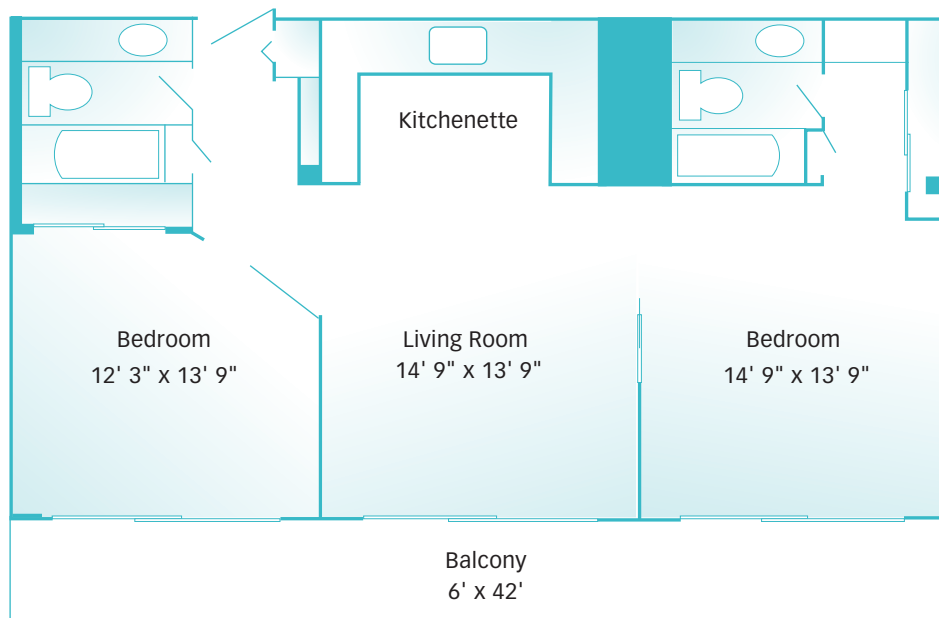

THE TERRACE

Sample Floor Plans

Stately and elegant

- Spacious balconies (except ground level)
- Kitchenettes with refrigerator and microwave
- Step-in showers with grab bars
- Individually controlled hot water heat
- Emergency call system
- Internet accessible
- Storage locker included

STUDIO Apartment 322 sq. ft. / Balcony 84 sq. ft.

ALCOVE Apartment 483 sq. ft. / Balcony 126 sq. ft.

ONE BEDROOM Apartment 644 sq. ft. / Balcony 168 sq. ft.

TWO BEDROOM Apartment 966 sq. ft. / Balcony 216 sq. ft.