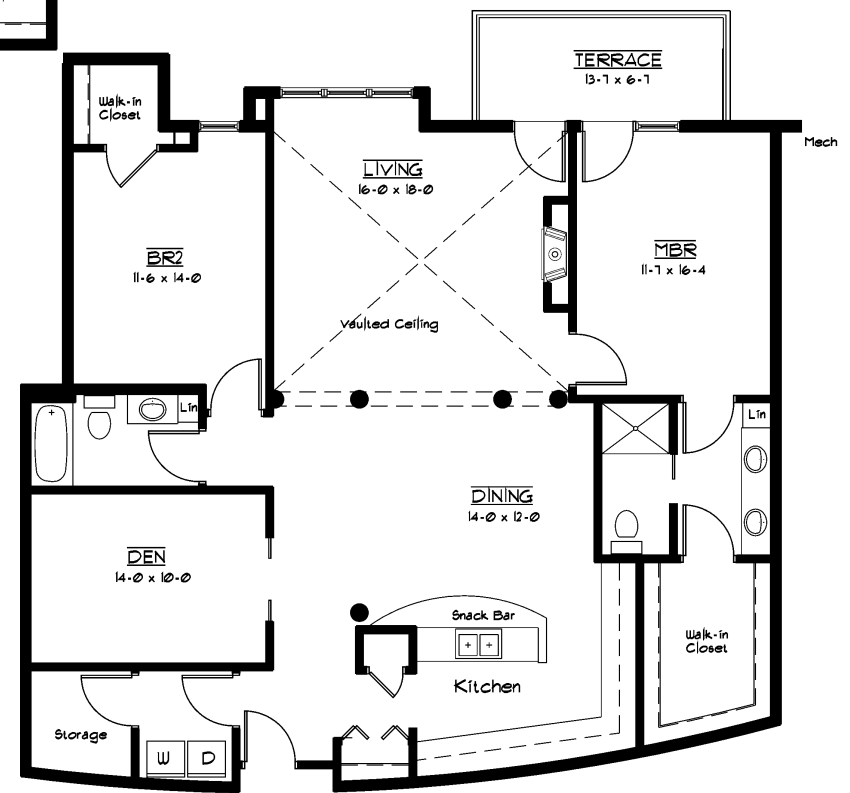

Eby Lodge Residential Apartments

The Dash Point
1826 SQ FT

The Redondo
1363 SQ FT

The Grandview
1717 SQ FT

The Auburndale
1116 SQ FT

The Meridian
776 SQ FT

The Benson
1116 SQ FT

The Maplewood
912 SQ FT

The Woodmont
1177 SQ FT

The Tahoma
1342 SQ FT

The Summer
901 SQ FT

The Fairwood
1461 SQ FT

The Dumas
1569 SQ FT