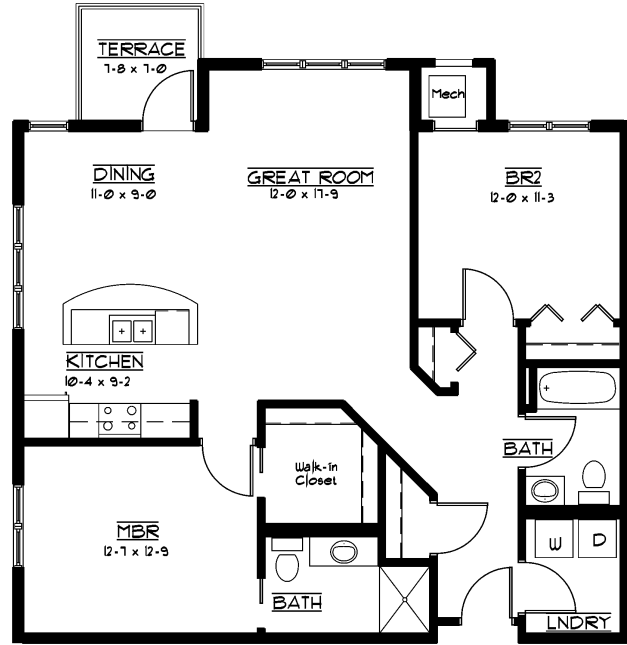

Eby Lodge Residential Apartments

The Dash Point
1826 SQ FT

The Redondo
1363 SQ FT

The Grandview
1717 SQ FT

The Auburndale
1116 SQ FT

The Meridian
776 SQ FT

The Benson
1116 SQ FT

The Maplewood
912 SQ FT

The Woodmont
1177 SQ FT

The Tahoma
1342 SQ FT

The Summer
901 SQ FT

The Fairwood
1461 SQ FT

The Dumas
1569 SQ FT