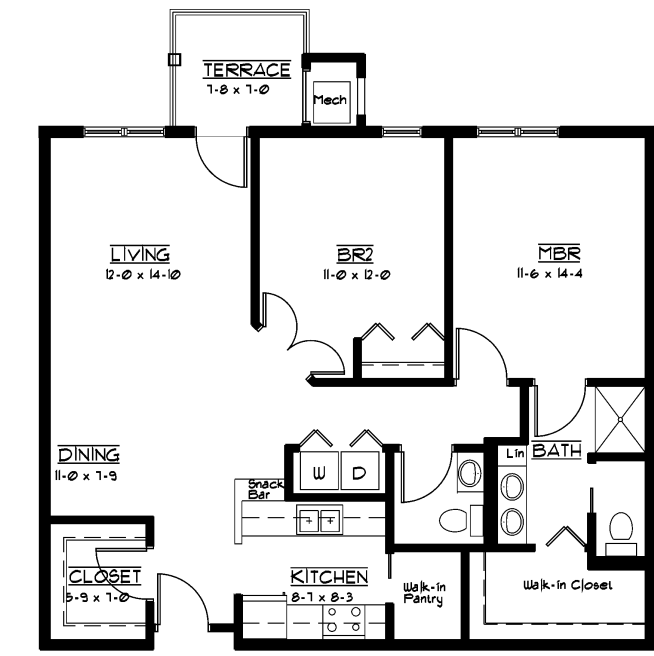

Eby Lodge Residential Apartments

The Dash Point
1826 SQ FT

The Redondo
1363 SQ FT

The Grandview
1717 SQ FT

The Auburndale
1116 SQ FT

The Meridian
776 SQ FT

The Benson
1116 SQ FT

The Maplewood
912 SQ FT

The Woodmont
1177 SQ FT

The Tahoma
1342 SQ FT

The Summer
901 SQ FT

The Fairwood
1461 SQ FT

The Dumas
1569 SQ FT