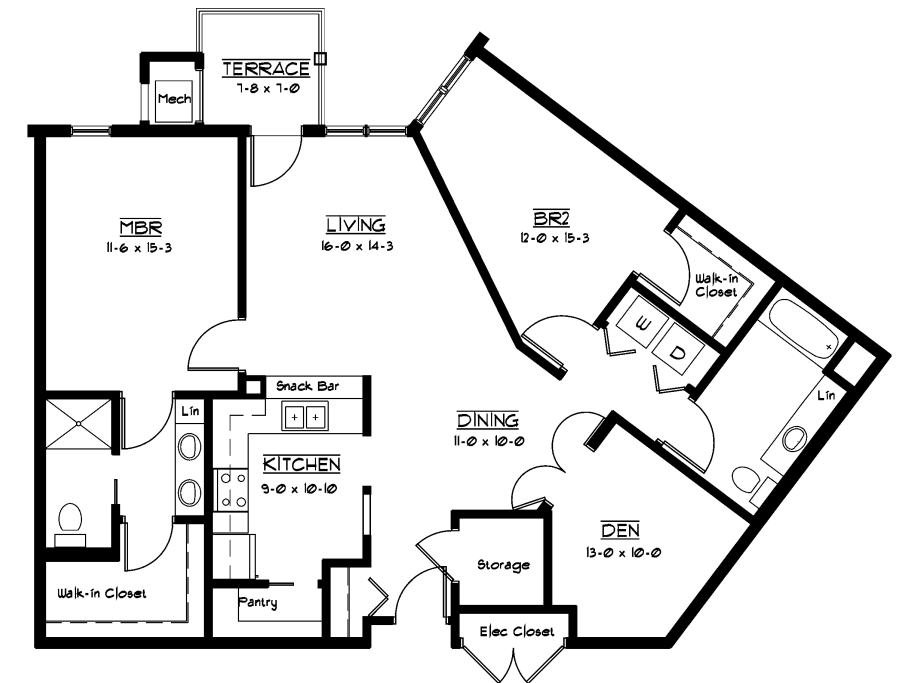

Eby Lodge Residential Apartments

The Dash Point
1826 SQ FT

The Redondo
1363 SQ FT

The Grandview
1717 SQ FT

The Auburndale
1116 SQ FT

The Meridian
776 SQ FT

The Benson
1116 SQ FT

The Maplewood
912 SQ FT

The Woodmont
1177 SQ FT

The Tahoma
1342 SQ FT

The Summer
901 SQ FT

The Fairwood
1461 SQ FT

The Dumas
1569 SQ FT