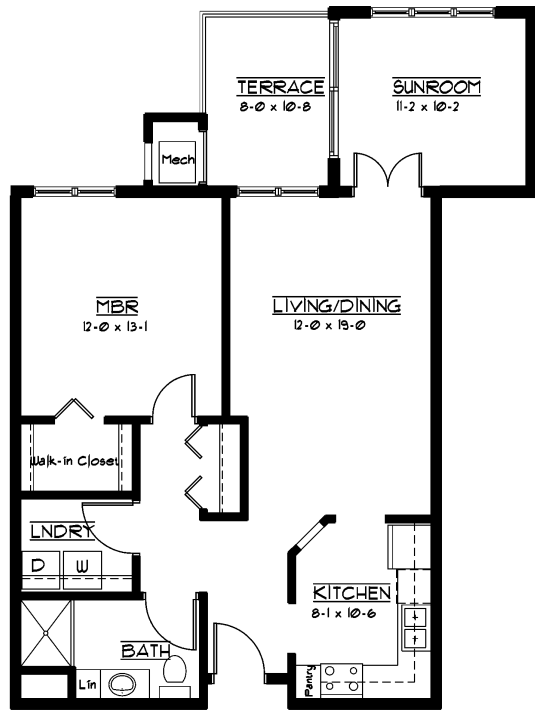

Eby Lodge Residential Apartments

The Dash Point
1826 SQ FT

The Redondo
1363 SQ FT

The Grandview
1717 SQ FT

The Auburndale
1116 SQ FT

The Meridian
776 SQ FT

The Benson
1116 SQ FT

The Maplewood
912 SQ FT

The Woodmont
1177 SQ FT

The Tahoma
1342 SQ FT

The Summer
901 SQ FT

The Fairwood
1461 SQ FT

The Dumas
1569 SQ FT