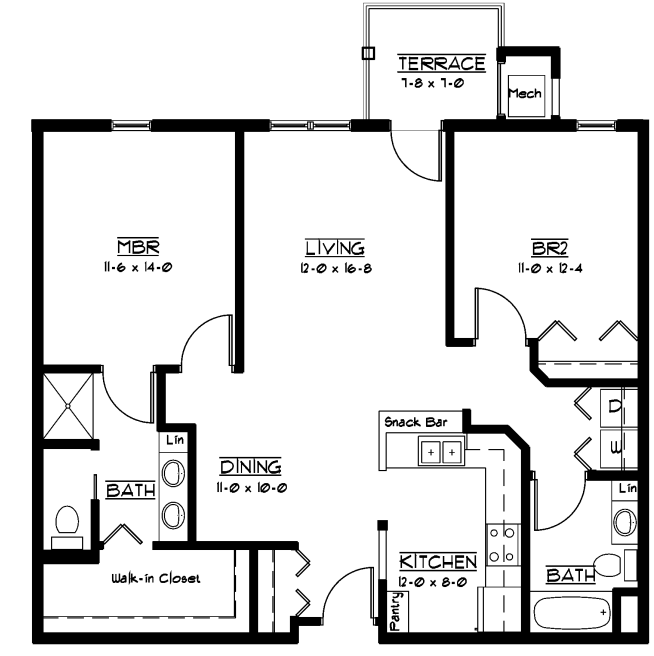

Eby Lodge Residential Apartments

The Dash Point
1826 SQ FT

The Redondo
1363 SQ FT

The Grandview
1717 SQ FT

The Auburndale
1116 SQ FT

The Meridian
776 SQ FT

The Benson
1116 SQ FT

The Maplewood
912 SQ FT

The Woodmont
1177 SQ FT

The Tahoma
1342 SQ FT

The Summer
901 SQ FT

The Fairwood
1461 SQ FT

The Dumas
1569 SQ FT