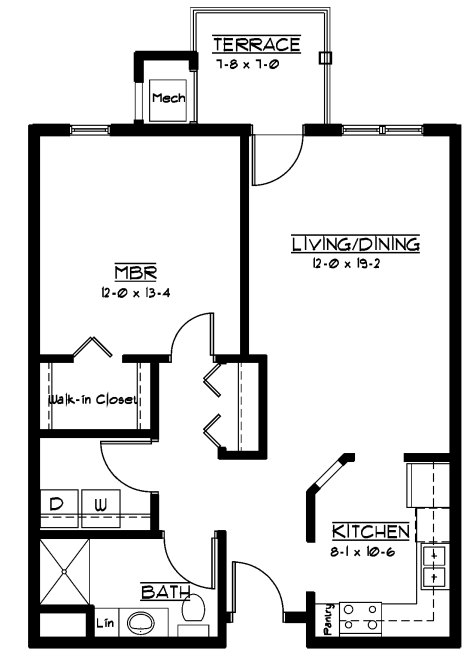

Eby Lodge Residential Apartments

The Dash Point
1826 SQ FT

The Redondo
1363 SQ FT

The Grandview
1717 SQ FT

The Auburndale
1116 SQ FT

The Meridian
776 SQ FT

The Benson
1116 SQ FT

The Maplewood
912 SQ FT

The Woodmont
1177 SQ FT

The Tahoma
1342 SQ FT

The Summer
901 SQ FT

The Fairwood
1461 SQ FT

The Dumas
1569 SQ FT