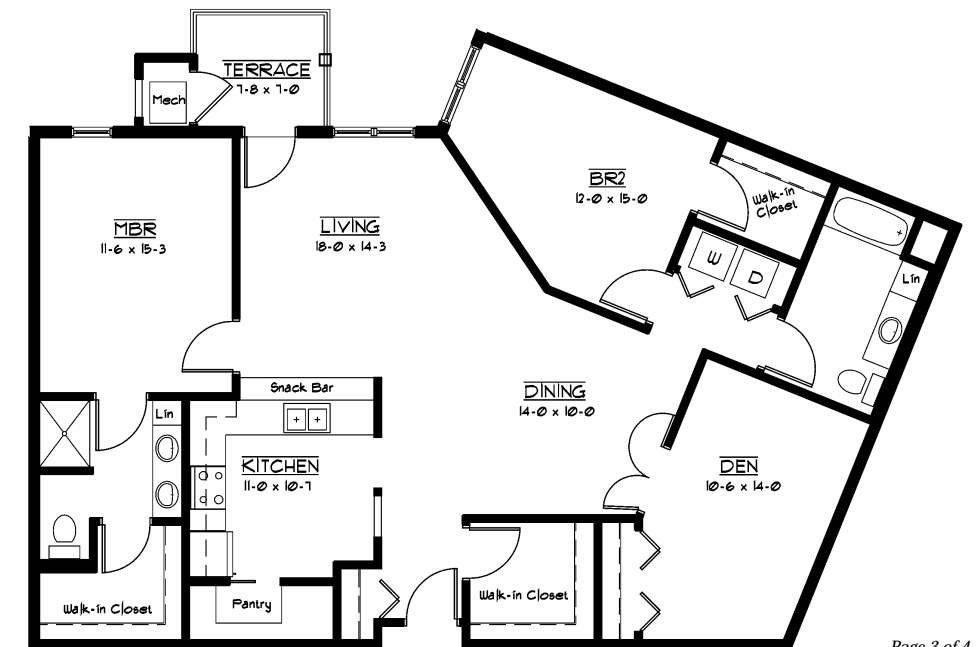

Eby Lodge Residential Apartments

The Dash Point
1826 SQ FT

The Redondo
1363 SQ FT

The Grandview
1717 SQ FT

The Auburndale
1116 SQ FT

The Meridian
776 SQ FT

The Benson
1116 SQ FT

The Maplewood
912 SQ FT

The Woodmont
1177 SQ FT

The Tahoma
1342 SQ FT

The Summer
901 SQ FT

The Fairwood
1461 SQ FT

The Dumas
1569 SQ FT