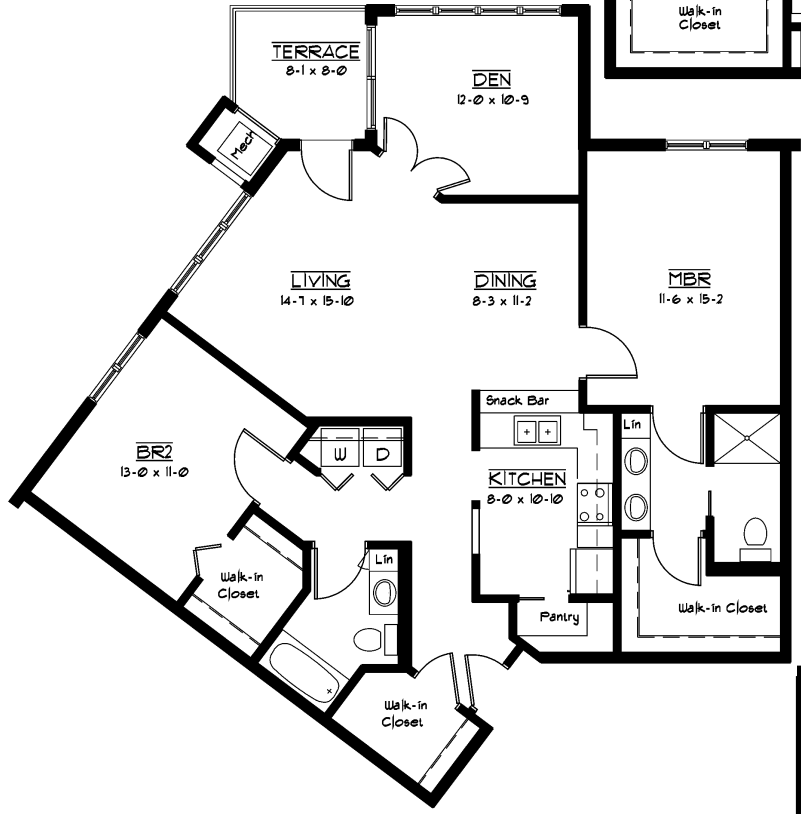

Eby Lodge Residential Apartments

The Dash Point
1826 SQ FT

The Redondo
1363 SQ FT

The Grandview
1717 SQ FT

The Auburndale
1116 SQ FT

The Meridian
776 SQ FT

The Benson
1116 SQ FT

The Maplewood
912 SQ FT

The Woodmont
1177 SQ FT

The Tahoma
1342 SQ FT

The Summer
901 SQ FT

The Fairwood
1461 SQ FT

The Dumas
1569 SQ FT