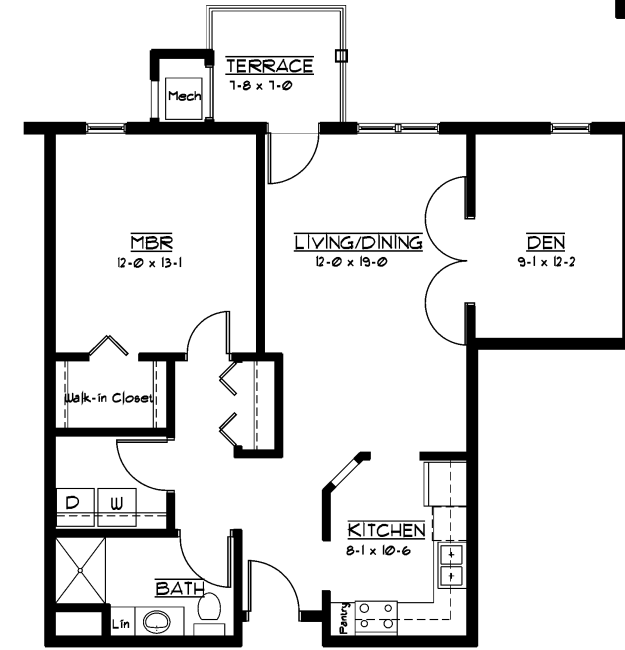

Eby Lodge Residential Apartments

The Dash Point
1826 SQ FT

The Redondo
1363 SQ FT

The Grandview
1717 SQ FT

The Auburndale
1116 SQ FT

The Meridian
776 SQ FT

The Benson
1116 SQ FT

The Maplewood
912 SQ FT

The Woodmont
1177 SQ FT

The Tahoma
1342 SQ FT

The Summer
901 SQ FT

The Fairwood
1461 SQ FT

The Dumas
1569 SQ FT