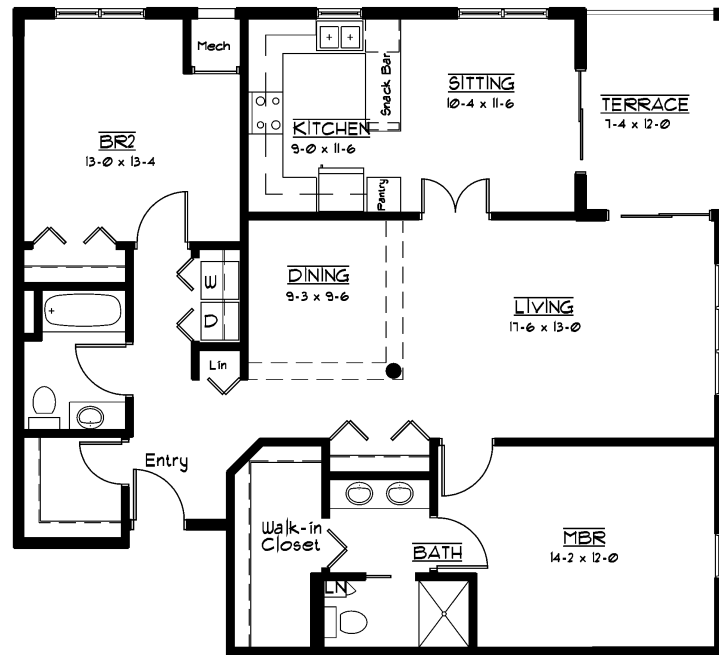

Eby Lodge Residential Apartments

The Dash Point
1826 SQ FT

The Redondo
1363 SQ FT

The Grandview
1717 SQ FT

The Auburndale
1116 SQ FT

The Meridian
776 SQ FT

The Benson
1116 SQ FT

The Maplewood
912 SQ FT

The Woodmont
1177 SQ FT

The Tahoma
1342 SQ FT

The Summer
901 SQ FT

The Fairwood
1461 SQ FT

The Dumas
1569 SQ FT