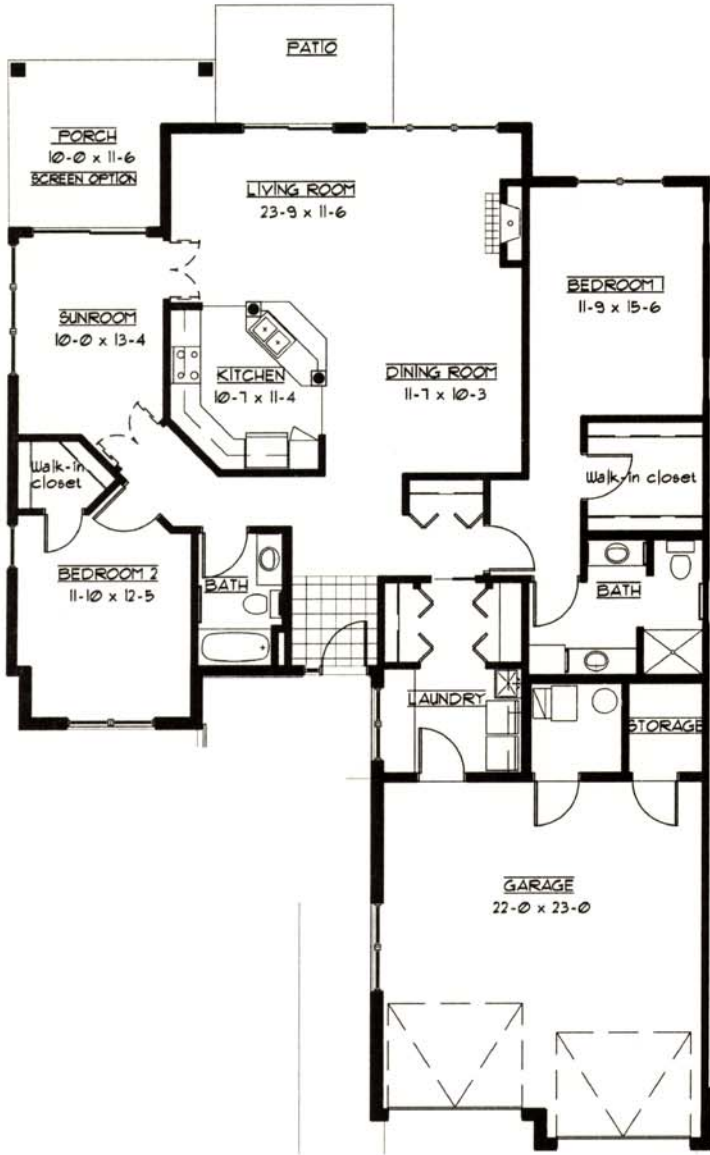

# Village Homes

**The Cascade**  
 UNIT • 1837 SQ FT  
 GARAGE • 534 SQ FT

10 UNITS • 1822 SQ FT  
 GARAGE • 484 SQ FT

**The Olympic**  
 UNIT • 1822 SQ FT  
 GARAGE • 484 SQ FT