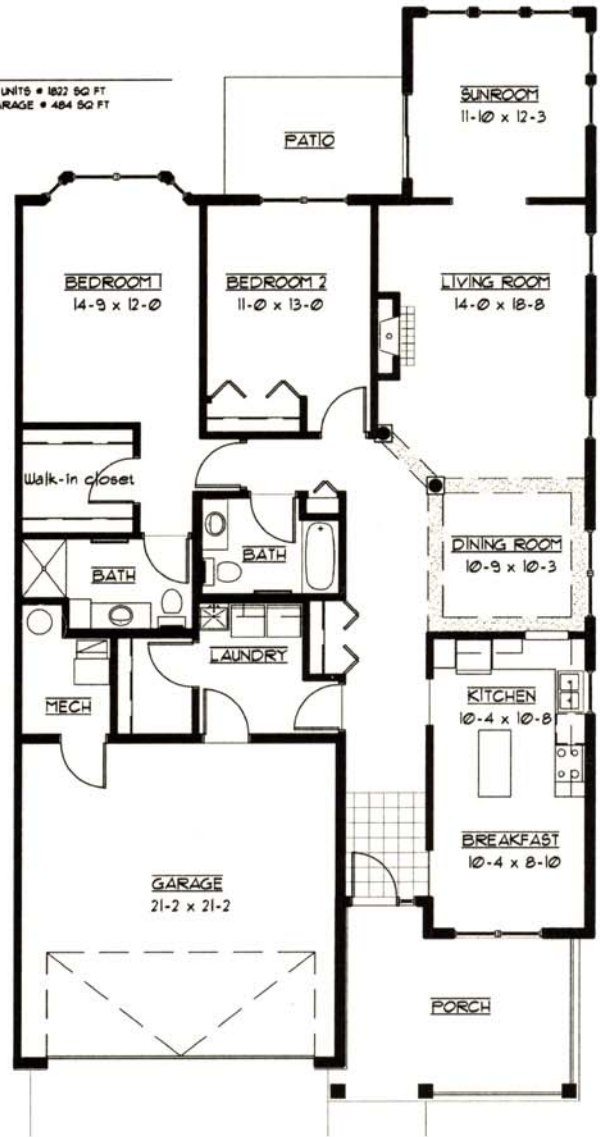

# Village Homes

**The Cascade**  
 UNIT • 1837 SQ FT  
 GARAGE • 534 SQ FT

10 UNITS • 1822 SQ FT  
 GARAGE • 484 SQ FT

**The Olympic**  
 UNIT • 1822 SQ FT  
 GARAGE • 484 SQ FT